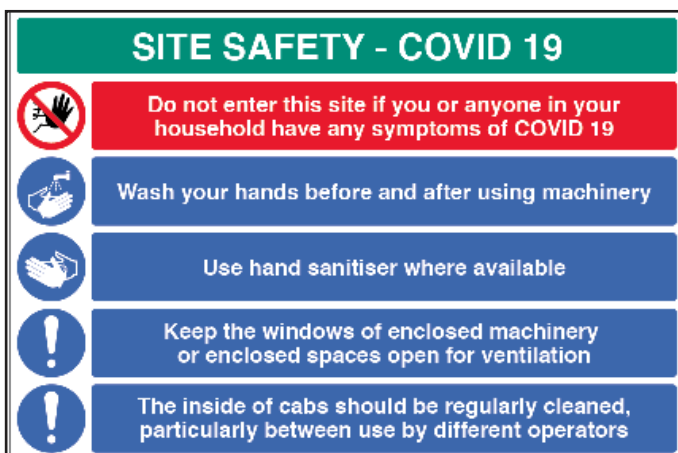

Construction Site Safety

Prices available on request

A range of COVID-19 construction site signs to help keep your site, employees and visitors safe in line with current government guidelines. It is important that viewers understand the messages given to them by construction site signs, they are displayed to deliver a clear health and safety message.