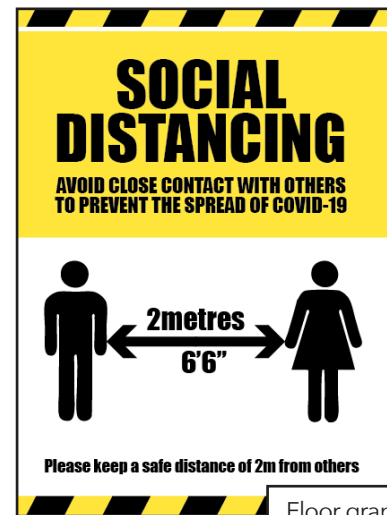

1 8562 H K
2 8562 H K

Floor graphic version on page 5

Stickers

We have designed a range of self adhesive vinyl stickers which can be used to remind staff and visitors of safety procedures and safe social distances.

Also available as floor graphics please call for details.