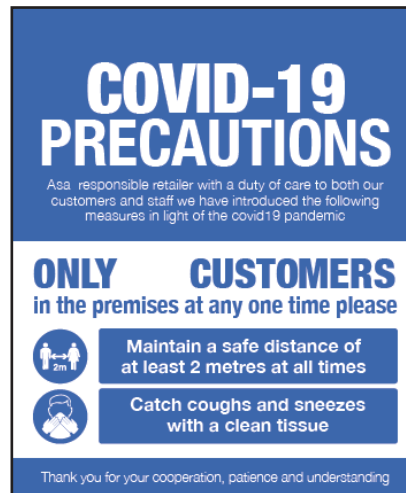

1 8424 HK | Customised double sided window sticker
2 8424 HK | available on request.

All products in this brochure can be edited to suit your requirements. They can be printed different sizes and manufactured on a range of materials. Contact us for more info.