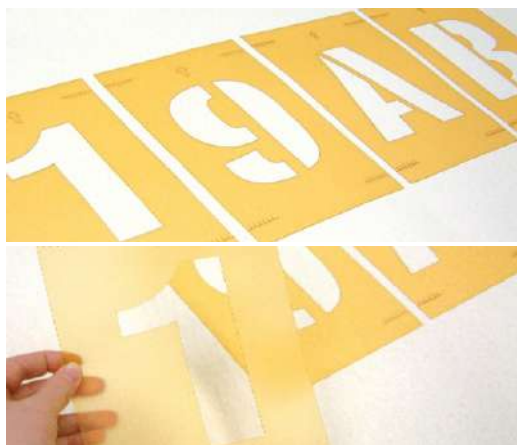

PVC Stencils

Simply spray paint over the stencil then peel away to reveal your message.

A-Z
150mm - 5 9641
300mm - 5 9643

0-9
150mm - 59640
300mm - 59642