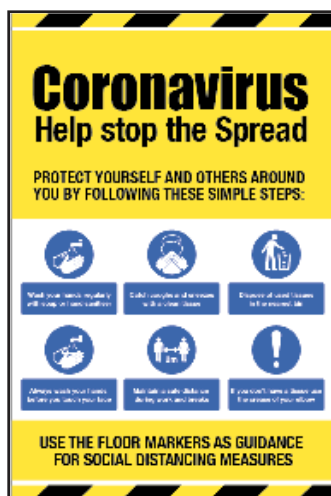

Information & Guidance

Prices available on request

Guidance, education and information are key to ensuring the safety of all. The next two pages contain a range of informative posters and signs.

1 8423 HK | Customised double sided window sticker
2 8423 HK | available on request.

1 8424 HK | Customised double sided window sticker
2 8424 HK | available on request.

All products in this brochure can be edited to suit your requirements. They can be printed different sizes and manufactured on a range of materials. Contact us for more info.

1 8426 KP

1 8427 HK
2 8427 H

The ideal choice for creating a free standing display quickly and easily. The graphic is protected inside the roller cartridge when the stand is not in use and a carry case is provided for easy transportation. Manufactured from PVC banner material, aluminium base and top bar with a retractable tensioning system.

Roller Banner
800 x 2000mm
5 8428

Desktop Sign
3mm Rigid Acrylic
300 x 210mm
5 4993

1 5029 H
2 5029 H

Materials: 1 - Rigid Plastic
2 - Self Adhesive Vinyl
5 - Miscellaneous

Sizes: H - 250 x 300mm
K - 300 x 400mm
P - 400 x 600mm