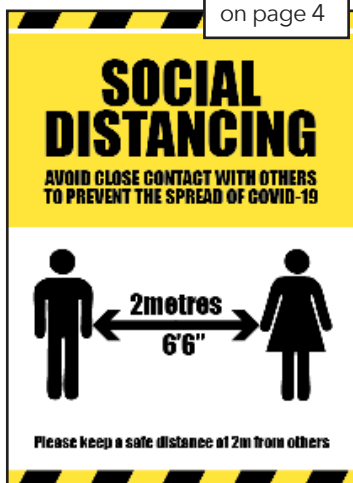

Floor Graphic
300 x 300mm
5 8440

Available as a sign on page 4

600 x 400mm
5 8562